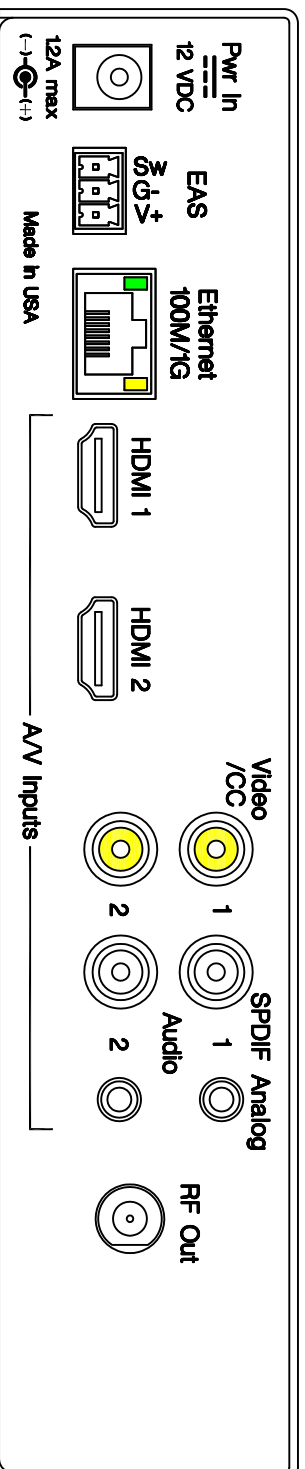

FRONT VIEW

REAR VIEW

- NOTES:
1. OVERALL BOX DEPTH IS 5.95 INCHES (OR MORE).
 2. REFERENCE DRAWINGS 950-5008-050 AND 950-5008-060 FOR RK1 AND RK2 RACKMOUNT BRACKET OPTIONS.

UNLESS OTHERWISE SPECIFIED:

DECIMAL DIMENSIONS INCLUDING HOLES XX ±.010

XXX ±.005

FRACTIONAL DIMENSIONS INCLUDING HOLES ± 1/64

ANGLES ± 1°

SURFACE FLATNESS .003 TIR PER LINEAR INCH.

ALL DIMENSIONS IN INCHES.

DO NOT SCALE THIS DRAWING.

SYM	ECO NO.	DESCRIPTION	DATE	APPR.
**** REVISIONS ****				
DRAWN		DATE		
RSH		05/08/14		
CHECKED		DATE		
APPROVED		DATE		
RELEASED		DATE		
DIR	FILE	SCALE	SHT	DWG. NO.
	QMOD-HDMI2_PD.DWG	NONE	1 OF 1	950-5098